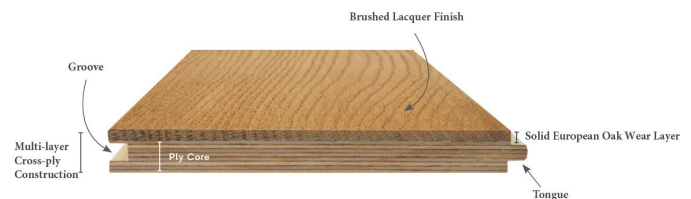

PLANK SPECIFICATION SHEET

Walnut RVS - 14030

Walnut

Product Profile

Collection	14mm Premium Oak
Wood Species	European Oak
Surface Finish	UV Lacquer
Bevel	4 sided Micro- Bevel
Wear Layer	Solid European Oak
Core	Hardwood Multi-layer plywood
Joining Profile	Tongue and Groove
Nested Boards	Up to 20%
Wood Grade	ABCD, AB(on pre order only)
Available Sizes:	1900*190*14/2mm

Plank Profile

Installation

Installation Method	Floating, Direct Stick
Suitable Substrates	Particle Board, Concrete, existing timber - enquire for others
Suitable Applications	Flooring, Walls, Ceilings
Suitable Uses	Residential homes, hospitality, retail stores, restaurants, apartments
Underfloor Heating	Hydronic Systems - enquire for others