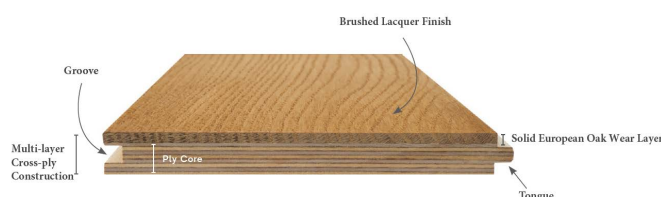

PLANK SPECIFICATION SHEET

Beige Ash CV - UR - 1049

Beige Ash

Product Profile

Collection	Chervon
Wood Species	European Oak
Surface Finish	UV Lacquer
Bevel	4 sided Micro- Bevel
Wear Layer	Solid European Oak Hardwood
Core	Multi-layer plywood
Joining Profile	Tongue and Groove
Nested Boards	Up to 20%
Wood Grade	ABCD, AB(on pre-order only)
Available Sizes:	1900 x 190 x 15/3 mm 2200 x 220 x 20/6 mm 600 x 120 x 15/3 mm (Herringbone) 770 x 125 x 15/3 mm (Chevron)

Plank Profile

Installation

Installation Method	Floating, Direct Stick
Suitable Substrates	Particle Board, Concrete, existing timber - enquire for others
Suitable Applications	Flooring, Walls, Ceilings
Suitable Uses	Residential homes, hospitality, retail stores, restaurants, apartments
Underfloor Heating	Hydronic Systems - enquire for others