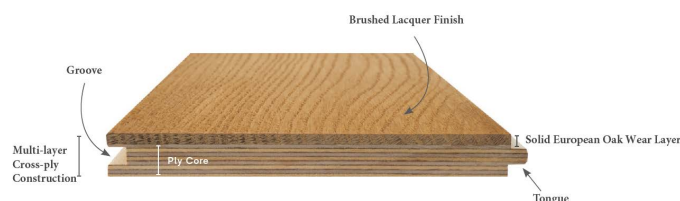

Plank Profile

Installation

Installation Method	Floating, Direct Stick
Suitable Substrates	Particle Board, Concrete, existing timber - enquire for others
Suitable Applications	Flooring, Walls, Ceilings
Suitable Uses	Residential homes, hospitality, retail stores, restaurants, apartments
Underfloor Heating	Hydronic Systems - enquire for others

Technical Specification

14mm Mean CHF Value (kW/m2)	3.7
14mm Mean Smoke Value (%.min)	40
Formaldehyde Emission	E1
Slip Classification	P3
Moisture Content	8-12%
Smoke Value	64 %/min
Floating	Yes
Direct Stick	Yes