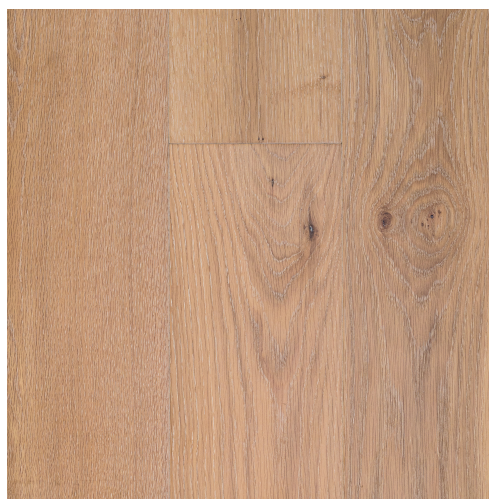

### Classic Oak RVS - 14029

Classic Oak

### Product Profile

<b>Collection</b>	14mm Premium Oak
<b>Wood Species</b>	European Oak
<b>Surface Finish</b>	UV Lacquer
<b>Bevel</b>	4 sided Micro- Bevel
<b>Wear Layer</b>	Solid European Oak
<b>Core</b>	Hardwood Multi-layer plywood
<b>Joining Profile</b>	Tongue and Groove
<b>Nested Boards</b>	Up to 20%
<b>Wood Grade</b>	ABCD, AB(on pre order only)
<b>Available Sizes:</b>	1900*190*14/2mm