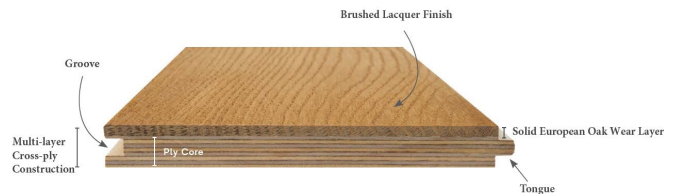

PLANK SPECIFICATION SHEET

Honey Brown RVS - 14024

Honey Brown

Product Profile

Collection	14mm Premium Oak
Wood Species	European Oak
Surface Finish	UV Lacquer
Bevel	4 sided Micro- Bevel
Wear Layer	Solid European Oak
Core	Hardwood Multi-layer plywood
Joining Profile	Tongue and Groove
Nested Boards	Up to 20%
Wood Grade	ABCD, AB(on pre order only)
Available Sizes:	1900*190*14/2mm

Plank Profile

Installation

Installation Method	Floating, Direct Stick
Suitable Substrates	Particle Board, Concrete, existing timber - enquire for others
Suitable Applications	Flooring, Walls, Ceilings
Suitable Uses	Residential homes, hospitality, retail stores, restaurants, apartments
Underfloor Heating	Hydronic Systems - enquire for others