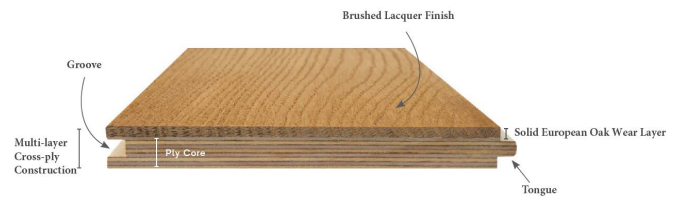

Plank Profile

Installation

Installation Method	Floating, Direct Stick
Suitable Substrates	Particle Board, Concrete, existing timber - enquire for others
Suitable Applications	Flooring, Walls, Ceilings
Suitable Uses	Residential homes, hospitality, retail stores, restaurants, apartments
Underfloor Heating	Hydronic Systems - enquire for others

Technical Specification

15mm Mean CHF Value (kW/m²)	3.7
15mm Mean Smoke Value (%.min)	40
Formaldehyde Emission	E1
Slip Classification	P3
Moisture Content	8-12%
Smoke Value	64 %/min
Floating	Yes
Direct Stick	Yes