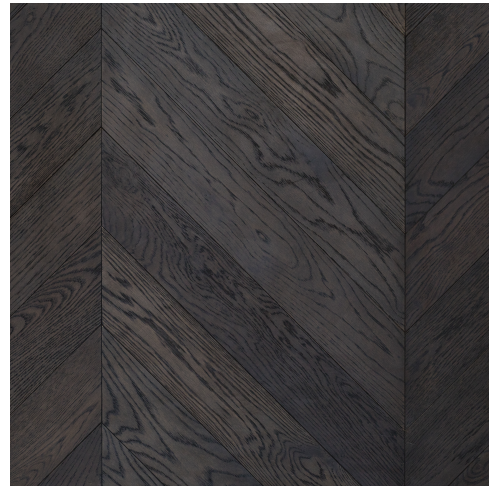

### Midnight Grey CV - UR - 1002

Midnight Grey

#### Product Profile

<b>Collection</b>	Chervon
<b>Wood Species</b>	European Oak
<b>Surface Finish</b>	UV Lacquer
<b>Bevel</b>	4 sided Micro- Bevel
<b>Wear Layer</b>	Solid European Oak Hardwood
<b>Core</b>	Multi-layer plywood
<b>Joining Profile</b>	Tongue and Groove
<b>Nested Boards</b>	Up to 20%
<b>Wood Grade</b>	ABCD, AB(on pre-order only)
<b>Available Sizes:</b>	1900 x 190 x 15/3 mm 2200 x 220 x 20/6 mm 600 x 120 x 15/3 mm (Herringbone) 770 x 125 x 15/3 mm (Chevron)