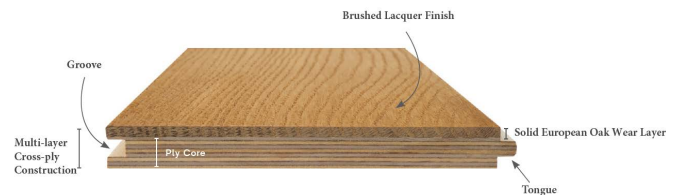

PLANK SPECIFICATION SHEET

Midnight Grey HB - UR - 1002770

Midnight Grey

Product Profile

Collection	Herringbone
Wood Species	European Oak
Surface Finish	UV Lacquer
Bevel	4 sided Micro- Bevel
Wear Layer	Solid European Oak Hardwood
Core	Multi-layer plywood
Joining Profile	Tongue and Groove
Nested Boards	Up to 20%
Wood Grade	ABCD, AB(on pre-order only)
Available Sizes:	1900 x 190 x 15/3 mm 2200 x 220 x 20/6 mm 600 x 120 x 15/3 mm (Herringbone) 770 x 125 x 15/3 mm (Chevron)

Plank Profile

Installation

Installation Method	Floating, Direct Stick
Suitable Substrates	Particle Board, Concrete, existing timber - enquire for others
Suitable Applications	Flooring, Walls, Ceilings
Suitable Uses	Residential homes, hospitality, retail stores, restaurants, apartments
Underfloor Heating	Hydronic Systems - enquire for others