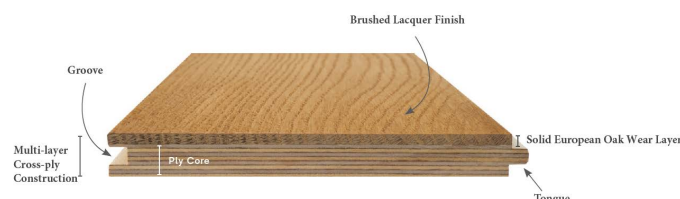

PLANK SPECIFICATION SHEET

Misty Grey RVS - 14025

Misty Grey

Product Profile

Collection	14mm Premium Oak
Wood Species	European Oak
Surface Finish	UV Lacquer
Bevel	4 sided Micro- Bevel
Wear Layer	Solid European Oak
Core	Hardwood Multi-layer plywood
Joining Profile	Tongue and Groove
Nested Boards	Up to 20%
Wood Grade	ABCD, AB(on pre order only)
Available Sizes:	1900*190*14/2mm

Plank Profile

Installation

Installation Method	Floating, Direct Stick
Suitable Substrates	Particle Board, Concrete, existing timber - enquire for others
Suitable Applications	Flooring, Walls, Ceilings
Suitable Uses	Residential homes, hospitality, retail stores, restaurants, apartments
Underfloor Heating	Hydronic Systems - enquire for others