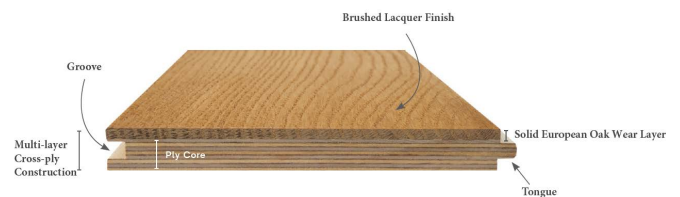

PLANK SPECIFICATION SHEET

Noble Grey RVS - 14026

Noble Grey

Product Profile

Collection	14mm Premium Oak
Wood Species	European Oak
Surface Finish	UV Lacquer
Bevel	4 sided Micro- Bevel
Wear Layer	Solid European Oak
Core	Hardwood Multi-layer plywood
Joining Profile	Tongue and Groove
Nested Boards	Up to 20%
Wood Grade	ABCD, AB(on pre order only)
Available Sizes:	1900*190*14/2mm

Plank Profile

Installation

Installation Method	Floating, Direct Stick
Suitable Substrates	Particle Board, Concrete, existing timber - enquire for others
Suitable Applications	Flooring, Walls, Ceilings
Suitable Uses	Residential homes, hospitality, retail stores, restaurants, apartments
Underfloor Heating	Hydronic Systems - enquire for others