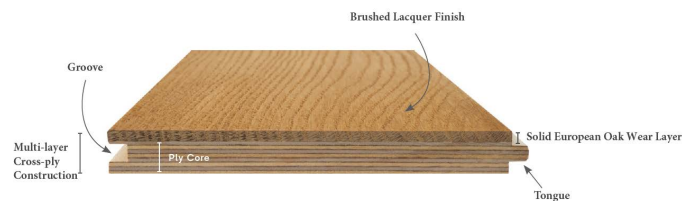

PLANK SPECIFICATION SHEET

Oak Savona CRD - 3008

Oak Savona

Product Profile

Collection	15mm Premium Oak
Wood Species	European Oak
Surface Finish	UV Lacquer
Bevel	4 sided Micro- Bevel
Wear Layer	Solid European Oak
Core	Hardwood Multi-layer plywood
Joining Profile	Tongue and Groove
Nested Boards	Up to 20%
Wood Grade	ABCD, AB(on pre-order only)
Available Sizes:	1900 x 190 x 15/3 mm

Plank Profile

Installation

Installation Method	Floating, Direct Stick
Suitable Substrates	Particle Board, Concrete, existing timber - enquire for others
Suitable Applications	Flooring, Walls, Ceilings
Suitable Uses	Residential homes, hospitality, retail stores, restaurants, apartments
Underfloor Heating	Hydronic Systems - enquire for others