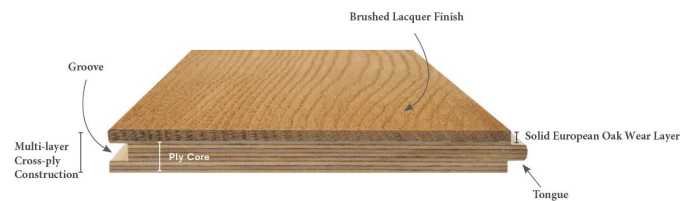

PLANK SPECIFICATION SHEET

Vintage Natural RVS - 14023

Product Profile

Collection	14mm Premium Oak
Wood Species	European Oak
Surface Finish	UV Lacquer
Bevel	4 sided Micro- Bevel
Wear Layer	Solid European Oak
Core	Hardwood Multi-layer plywood
Joining Profile	Tongue and Groove
Nested Boards	Up to 20%
Wood Grade	ABCD, AB(on pre order only)
Available Sizes:	1900*190*14/2mm

Vintage Natural

Plank Profile

Installation

Installation Method	Floating, Direct Stick
Suitable Substrates	Particle Board, Concrete, existing timber - enquire for others
Suitable Applications	Flooring, Walls, Ceilings
Suitable Uses	Residential homes, hospitality, retail stores, restaurants, apartments
Underfloor Heating	Hydronic Systems - enquire for others